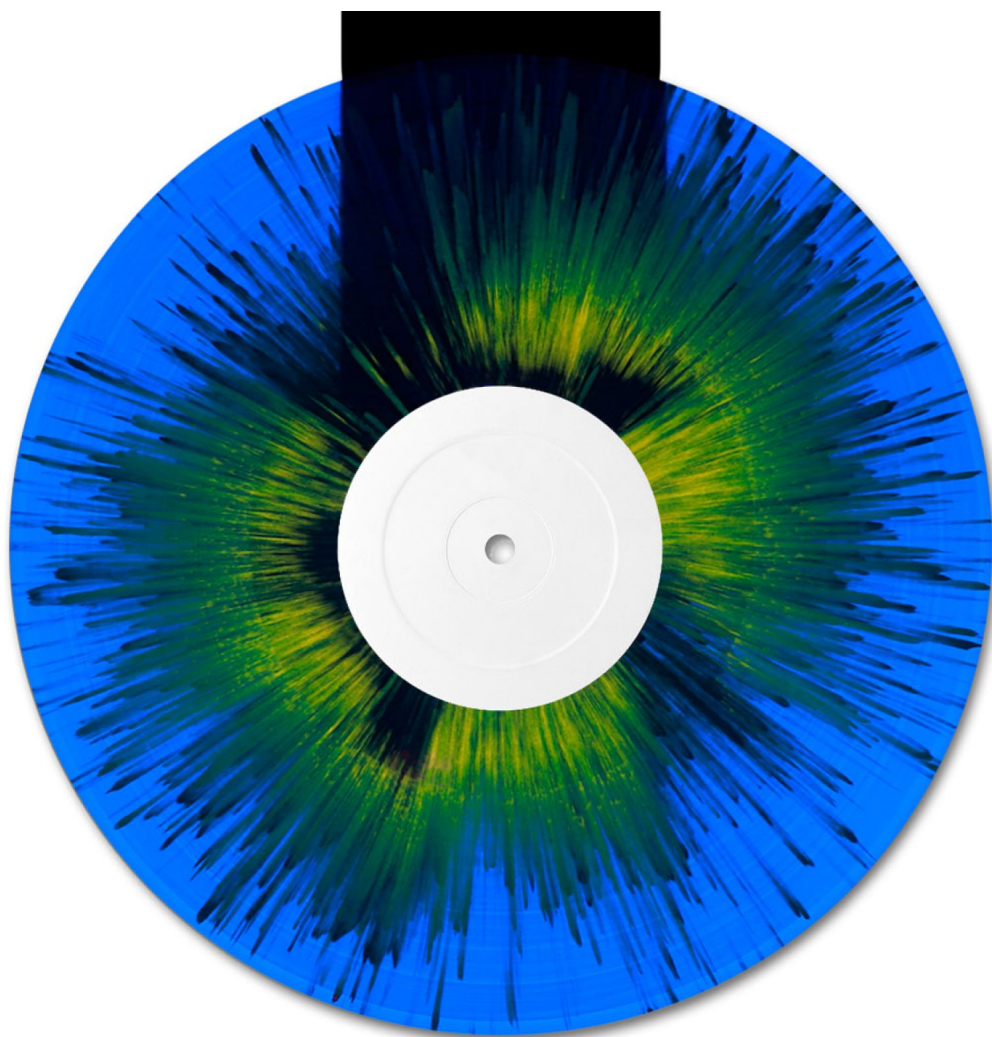

COLOUR REFERENCE NO.:	P193
EFFECT:	Splatter
COLOURS:	Blue (80) transp + Yellow (S137) opaque

Please refer to the notes and technical specifications of the colour vinyl record production in the [disclaimer \(PDF\)](#).